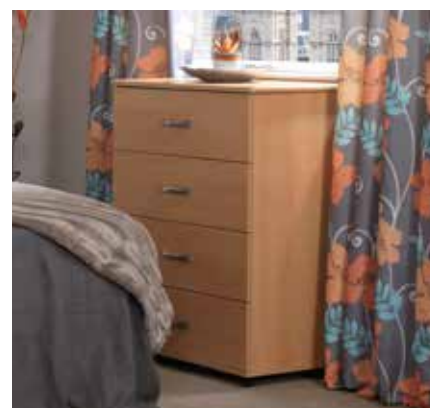

Accessories

3ft Headboard Large Mirror Table Mirror

£50

£116

£66

Urban Room Set

from £235

1+ £295

5+ £275

10+ £235

EXPRESS DELIVERY

CALL 01743 440011 NOW

Room Set comprises Ladies Wardrobe, 3 drawer wide chest, 2 drawer lockable bedside cabinet